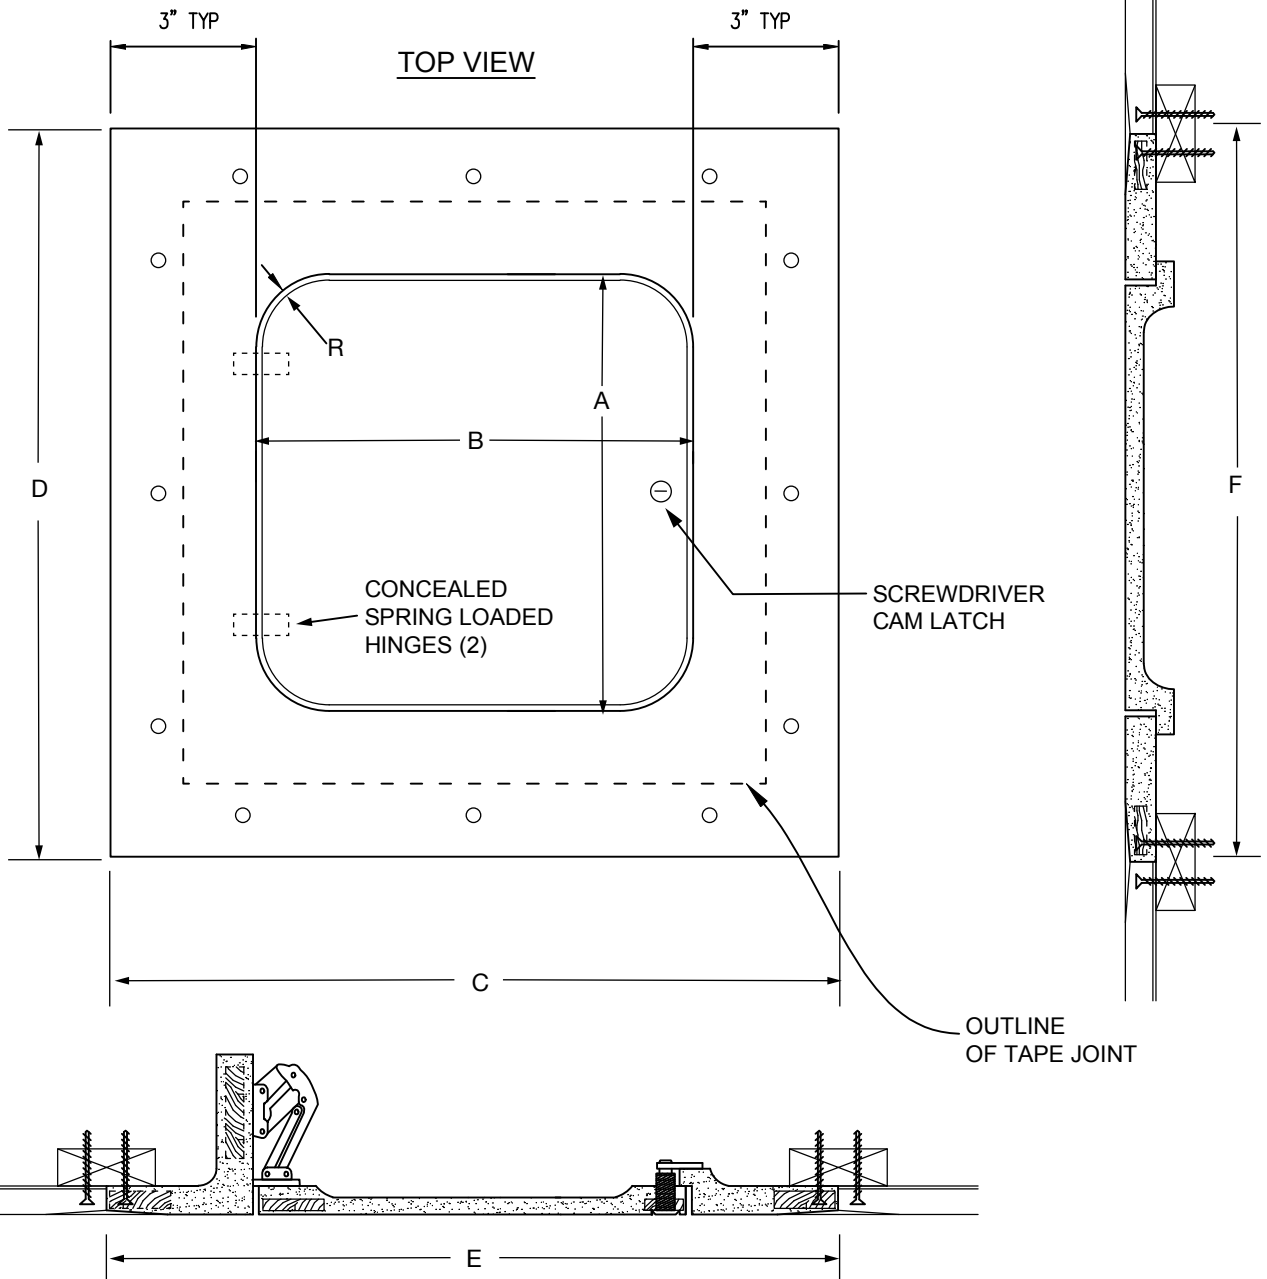

www.acudor.com
U.S.A.: info@acudor.com / 800.722.0501
CANADA: info@acudor.ca / 844.228.3671
INTERNATIONAL: info@acudorintl.com
 905.428.2240

GFRG-RH

RADIUS CORNER HINGED ACCESS PANEL

QTY.	NOMINAL SIZE	A	B	C	D	E	F	R
	9" x 9" (229 x 229)	9" (229)	9" (229)	15" (381)	15" (381)	15" (381)	15" (381)	1.5"
	12" x 12" (305 x 305)	12" (305)	12" (305)	18" (457)	18" (457)	18" (457)	18" (457)	1.75"
	16" x 16" (406 x 406)	16" (406)	16" (406)	22" (559)	22" (559)	22" (559)	22" (559)	3.00"
	18" x 18" (457 x 457)	18" (457)	18" (457)	24" (610)	24" (610)	24" (610)	24" (610)	3.00"
	24" x 24" (610 x 610)	24" (610)	24" (610)	30" (762)	30" (762)	30" (762)	30" (762)	3.00"
	22" x 30" (559 x 762)	30" (559)	22" (559)	28" (711)	36" (711)	28" (711)	36" (711)	3.00"
	30" x 30" (762 x 762)	30" (762)	30" (762)	36" (914)	36" (914)	36" (914)	36" (914)	3.00"