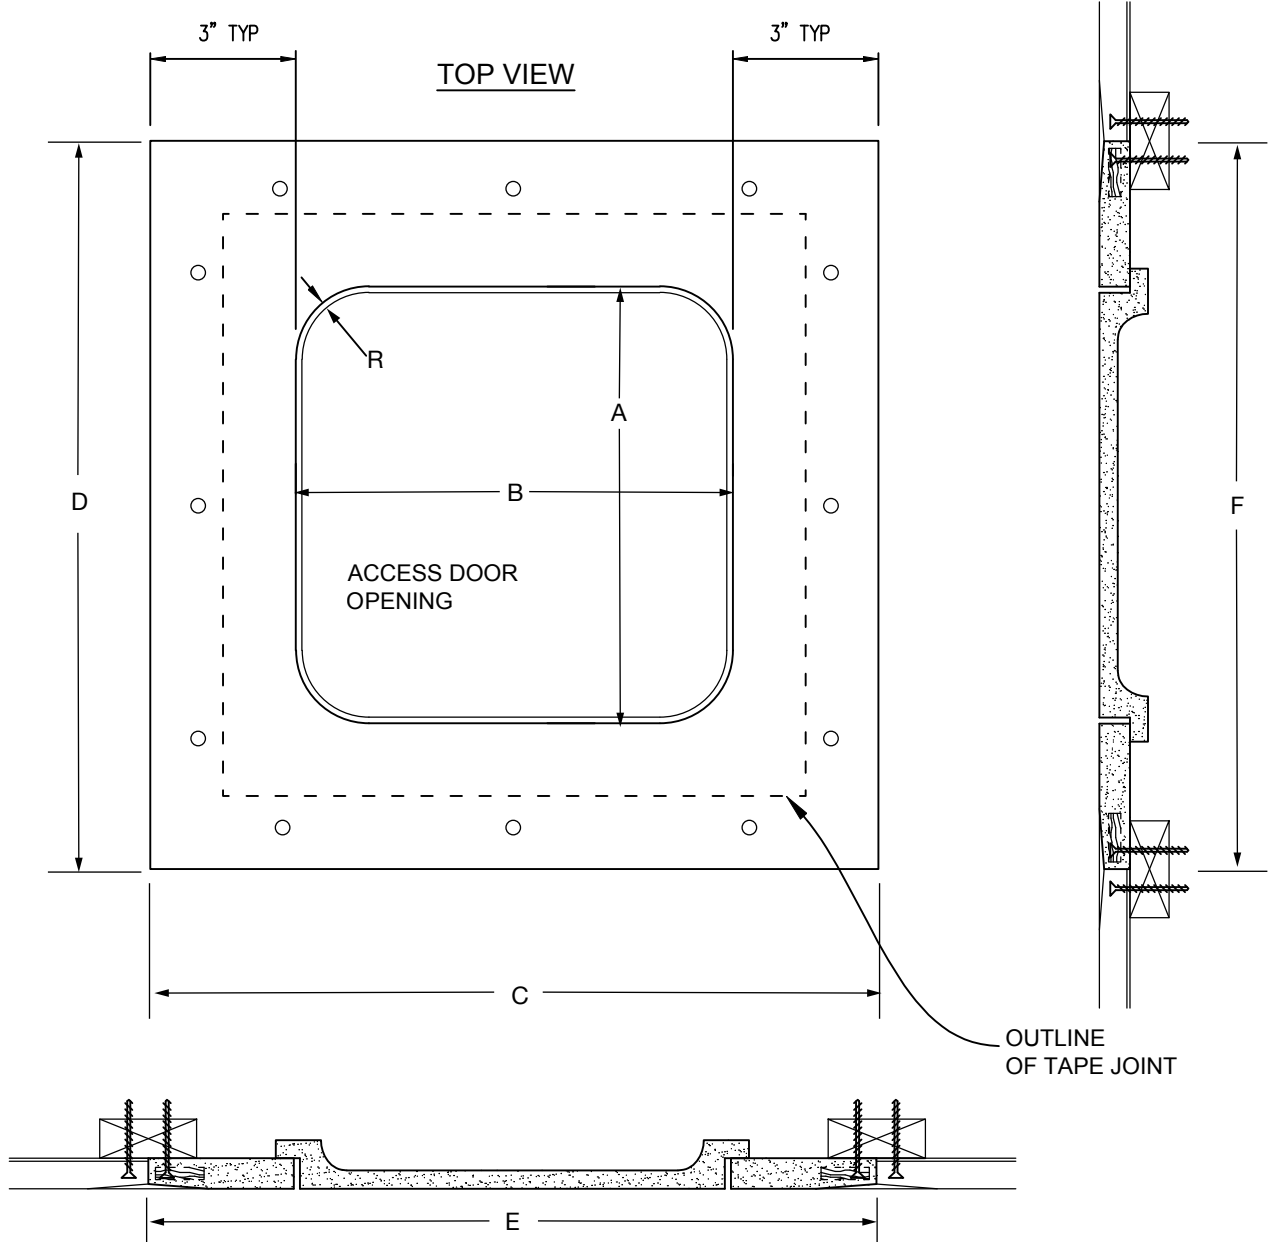

www.acudor.com
 U.S.A.: info@acudor.com / 800.722.0501
 CANADA: info@acudor.ca / 844.228.3671
 INTERNATIONAL: info@acudorintl.com
 905.428.2240

GFRG-R

RADIUS CORNER POP-OUT ACCESS PANEL

QTY.	NOMINAL SIZE	A	B	C	D	E	F	R
	9" x 9" (229 x 229)	9" (229)	9" (229)	15" (381)	15" (381)	15" (381)	15" (381)	1.5"
	12" x 12" (305 x 305)	12" (305)	12" (305)	18" (457)	18" (457)	18" (457)	18" (457)	1.75"
	16" x 16" (406 x 406)	16" (406)	16" (406)	22" (559)	22" (559)	22" (559)	22" (559)	3.00"
	18" x 18" (457 x 457)	18" (457)	18" (457)	24" (610)	24" (610)	24" (610)	24" (610)	3.00"
	24" x 24" (610 x 610)	24" (610)	24" (610)	30" (762)	30" (762)	30" (762)	30" (762)	3.00"
	22" x 30" (559 x 762)	30" (559)	22" (559)	28" (711)	36" (711)	28" (711)	36" (711)	3.00"
	30" x 30" (762 x 762)	30" (762)	30" (762)	36" (914)	36" (914)	36" (914)	36" (914)	3.00"