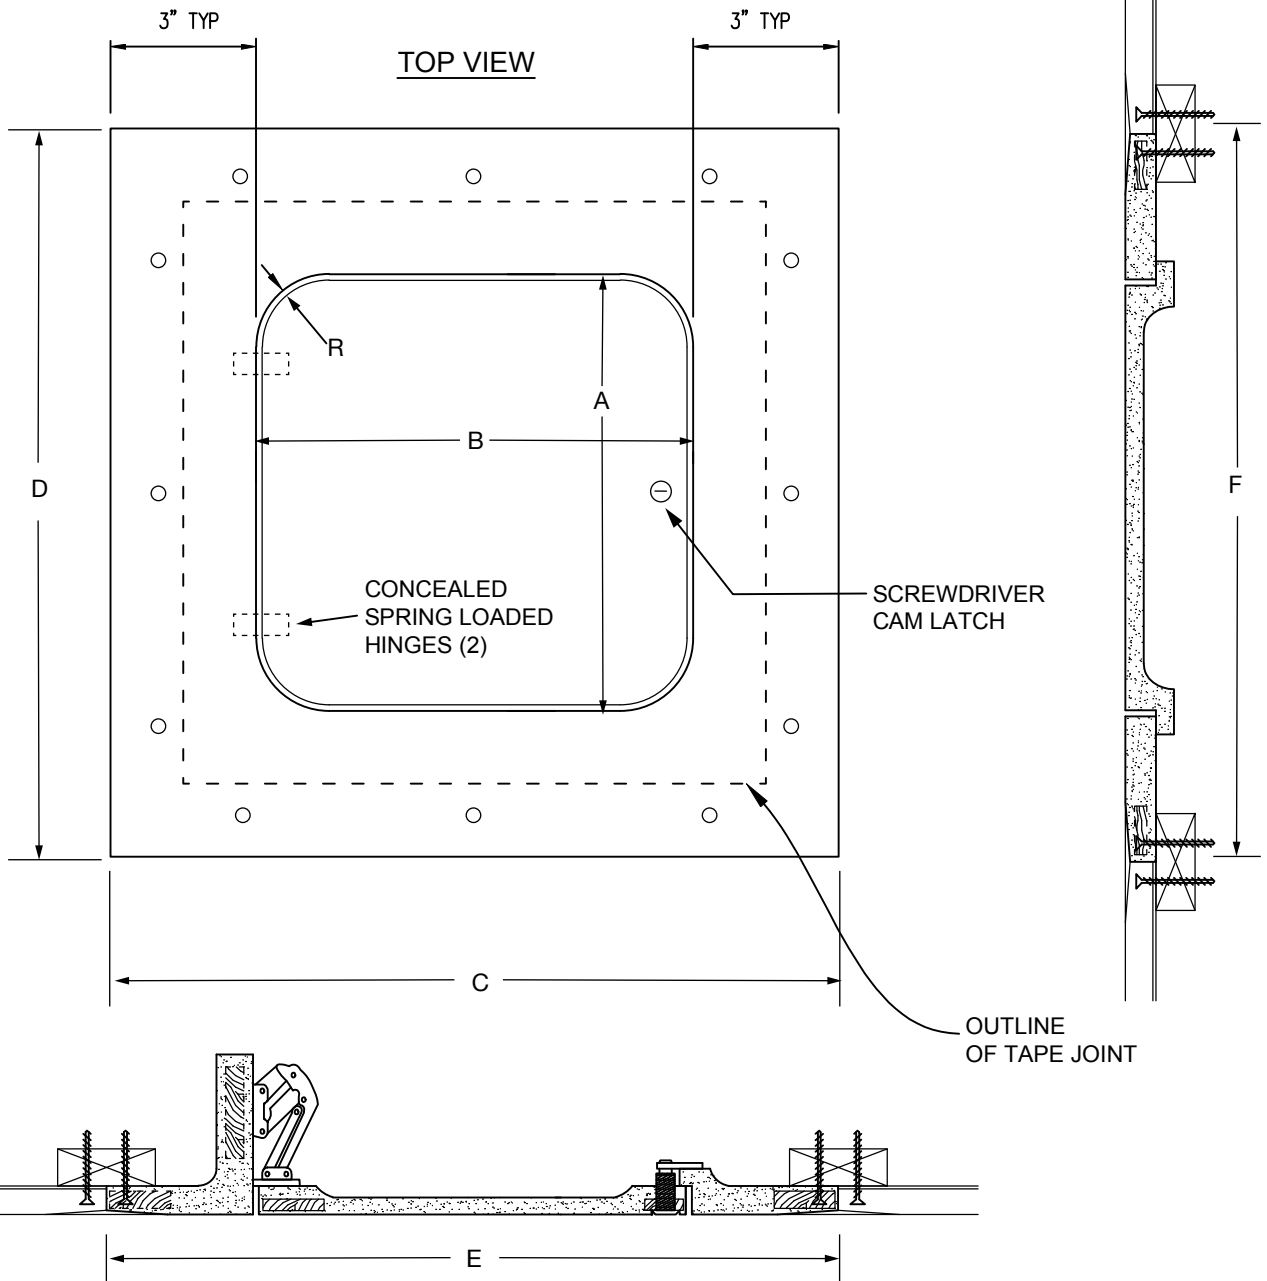

www.acudor.com
 U.S.A.: info@acudor.com / 800.722.0501
 CANADA: info@acudor.ca / 844.228.3671
 INTERNATIONAL: info@acudorintl.com
 905.428.2240

GFRC-RH

RADIUS CORNER HINGED ACCESS PANEL

QTY.	NOMINAL SIZE	A	B	C	D	E	F	R
	9" x 9" (229 x 229)	9" (229)	9" (229)	15" (381)	15" (381)	15" (381)	15" (381)	1.5"
	12" x 12" (305 x 305)	12" (305)	12" (305)	18" (457)	18" (457)	18" (457)	18" (457)	1.75"
	16" x 16" (406 x 406)	16" (406)	16" (406)	22" (559)	22" (559)	22" (559)	22" (559)	3.00"
	18" x 18" (457 x 457)	18" (457)	18" (457)	24" (610)	24" (610)	24" (610)	24" (610)	3.00"
	24" x 24" (610 x 610)	24" (610)	24" (610)	30" (762)	30" (762)	30" (762)	30" (762)	3.00"
	22" x 30" (559 x 762)	30" (559)	22" (559)	28" (711)	36" (711)	28" (711)	36" (711)	3.00"
	30" x 30" (762 x 762)	30" (762)	30" (762)	36" (914)	36" (914)	36" (914)	36" (914)	3.00"