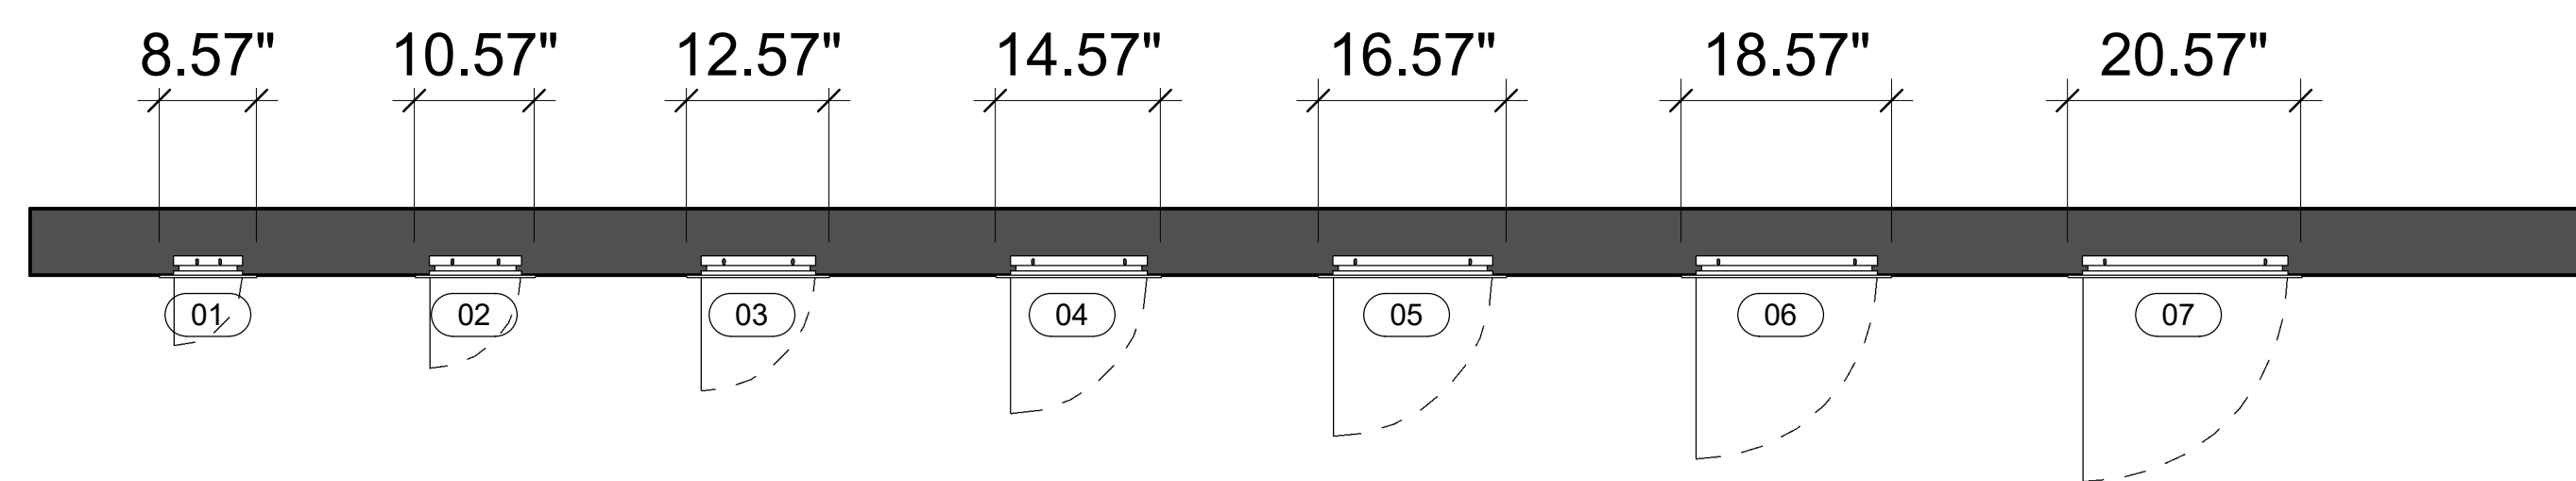

2 Level 1
3/4" = 1'-0"

No.	Description	Date

Type Mark	Manufacturer	Description	Model	Type	Width	Height	URL	Manufacturer URL	USA Manufacturer URL	USA Contact Number	Canada Manufacturer URL	Canada Contact Number
Access_Door_ACUDOR_Flush-Drywall_DW-5040												
01	ACUDOR	FLUSH FOR DRYWALL	DW-5040-0606	DW-5040-0606	8.57	8.57	www.acudor.com	info@acudorintl.com	info@acudor.com	800-722-0501	info@acudor.ca	844-228-3671
02	ACUDOR	FLUSH FOR DRYWALL	DW-5040-0808	DW-5040-0808	10.57	10.57	www.acudor.com	info@acudorintl.com	info@acudor.com	800-722-0501	info@acudor.ca	844-228-3671
03	ACUDOR	FLUSH FOR DRYWALL	DW-5040-1010	DW-5040-1010	12.57	12.57	www.acudor.com	info@acudorintl.com	info@acudor.com	800-722-0501	info@acudor.ca	844-228-3671
04	ACUDOR	FLUSH FOR DRYWALL	DW-5040-1212	DW-5040-1212	14.57	14.57	www.acudor.com	info@acudorintl.com	info@acudor.com	800-722-0501	info@acudor.ca	844-228-3671
05	ACUDOR	FLUSH FOR DRYWALL	DW-5040-1414	DW-5040-1414	16.57	16.57	www.acudor.com	info@acudorintl.com	info@acudor.com	800-722-0501	info@acudor.ca	844-228-3671
06	ACUDOR	FLUSH FOR DRYWALL	DW-5040-1616	DW-5040-1616	18.57	18.57	www.acudor.com	info@acudorintl.com	info@acudor.com	800-722-0501	info@acudor.ca	844-228-3671
07	ACUDOR	FLUSH FOR DRYWALL	DW-5040-1818	DW-5040-1818	20.57	20.57	www.acudor.com	info@acudorintl.com	info@acudor.com	800-722-0501	info@acudor.ca	844-228-3671
08	ACUDOR	FLUSH FOR DRYWALL	DW-5040-2222	DW-5040-2222	24.57	24.57	www.acudor.com	info@acudorintl.com	info@acudor.com	800-722-0501	info@acudor.ca	844-228-3671
09	ACUDOR	FLUSH FOR DRYWALL	DW-5040-2424	DW-5040-2424	26.57	26.57	www.acudor.com	info@acudorintl.com	info@acudor.com	800-722-0501	info@acudor.ca	844-228-3671
10	ACUDOR	FLUSH FOR DRYWALL	DW-5040-2436	DW-5040-2436	26.57	38.57	www.acudor.com	info@acudorintl.com	info@acudor.com	800-722-0501	info@acudor.ca	844-228-3671
11	ACUDOR	FLUSH FOR DRYWALL	DW-5040-3030	DW-5040-3030	32.57	32.57	www.acudor.com	info@acudorintl.com	info@acudor.com	800-722-0501	info@acudor.ca	844-228-3671
12	ACUDOR	FLUSH FOR DRYWALL	DW-5040-3030	DW-5040-3636	38.57	38.57	www.acudor.com	info@acudorintl.com	info@acudor.com	800-722-0501	info@acudor.ca	844-228-3671

**Access Door
ACUDOR
Flush-Drywall
DW-5040**

**3D View, Plan, Elev,
& Schedule**

Project Number: 019
Date: 06-29-2020

DW-5040

Scale: 3/4" = 1'-0"