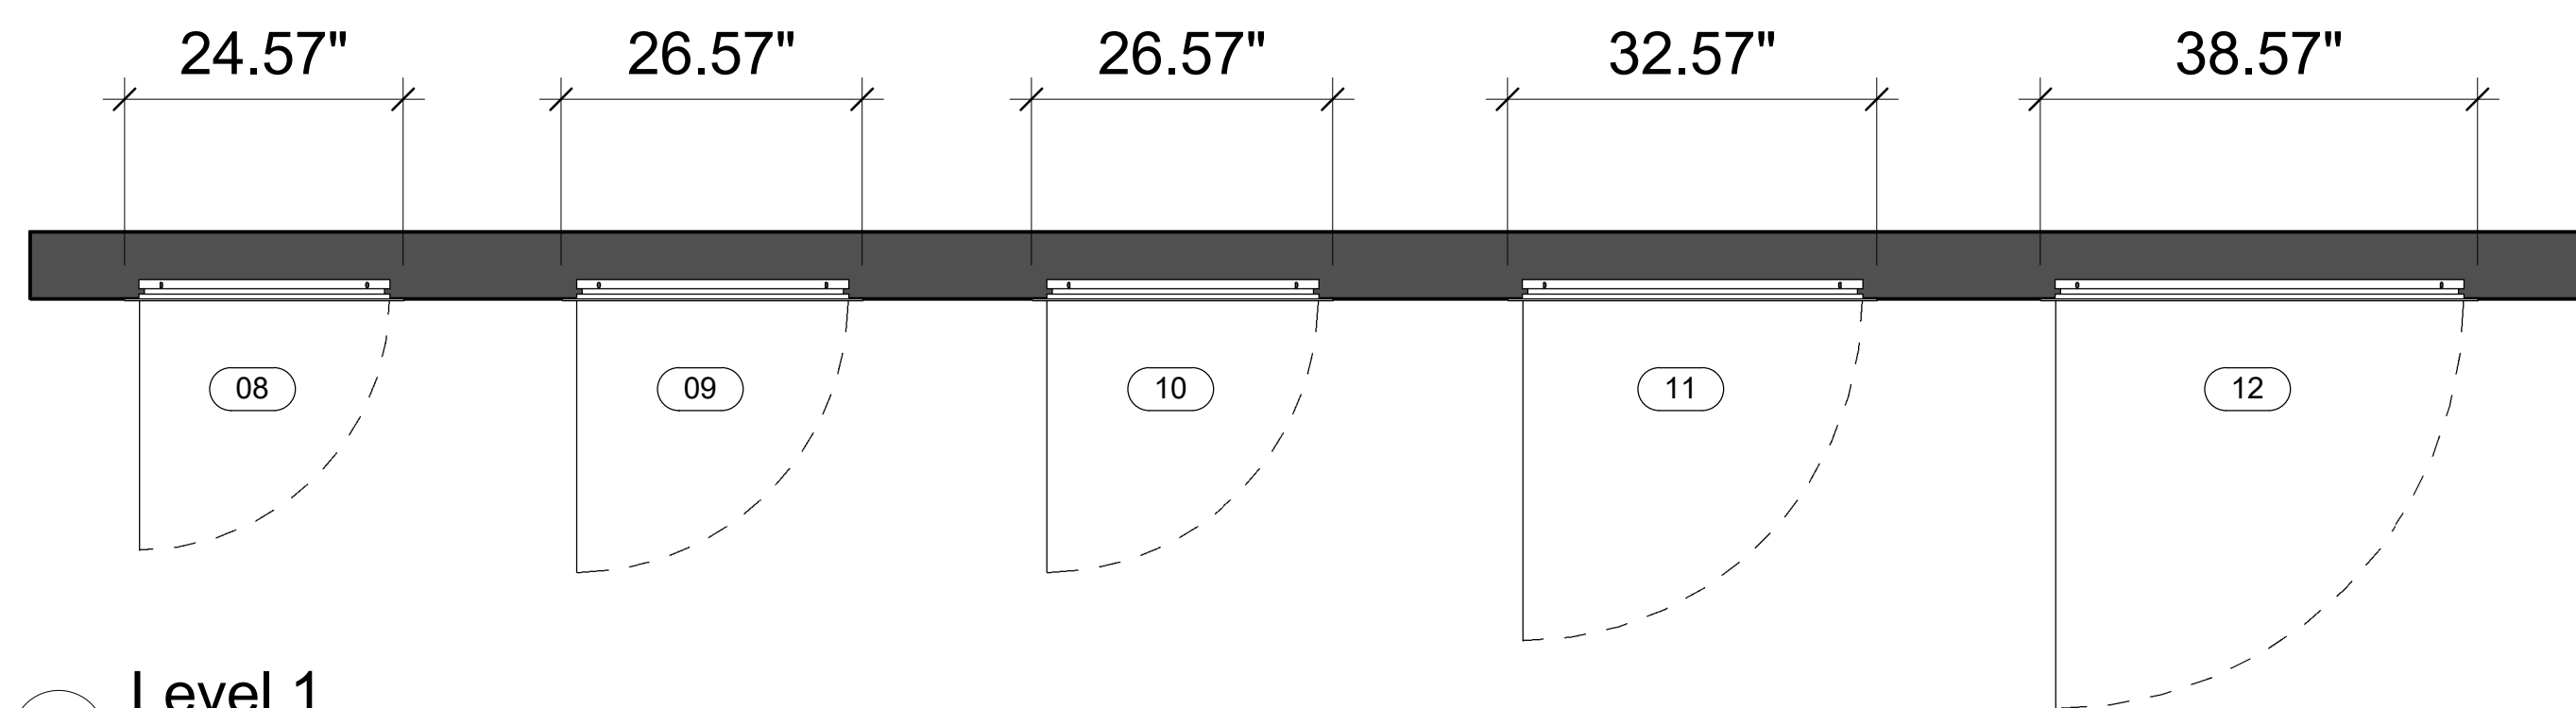

2 Level 1
3/4" = 1'-0"

No.	Description	Date

Type Mark	Manufacturer	Description	Model	Type	Width	Height	URL	Manufacturer URL	USA Manufacturer URL	USA Contact Number	Canada Manufacturer URL	Canada Contact Number
Access_Door_ACUDOR_Flush-Drywall_DW-5040												
01	ACUDOR	FLUSH FOR DRYWALL	DW-5040-0606	DW-5040-0606	8.57	8.57	www.acudor.com	info@acudorintl.com	info@acudor.com	800-722-0501	info@acudor.ca	844-228-3671
02	ACUDOR	FLUSH FOR DRYWALL	DW-5040-0808	DW-5040-0808	10.57	10.57	www.acudor.com	info@acudorintl.com	info@acudor.com	800-722-0501	info@acudor.ca	844-228-3671
03	ACUDOR	FLUSH FOR DRYWALL	DW-5040-1010	DW-5040-1010	12.57	12.57	www.acudor.com	info@acudorintl.com	info@acudor.com	800-722-0501	info@acudor.ca	844-228-3671
04	ACUDOR	FLUSH FOR DRYWALL	DW-5040-1212	DW-5040-1212	14.57	14.57	www.acudor.com	info@acudorintl.com	info@acudor.com	800-722-0501	info@acudor.ca	844-228-3671
05	ACUDOR	FLUSH FOR DRYWALL	DW-5040-1414	DW-5040-1414	16.57	16.57	www.acudor.com	info@acudorintl.com	info@acudor.com	800-722-0501	info@acudor.ca	844-228-3671
06	ACUDOR	FLUSH FOR DRYWALL	DW-5040-1616	DW-5040-1616	18.57	18.57	www.acudor.com	info@acudorintl.com	info@acudor.com	800-722-0501	info@acudor.ca	844-228-3671
07	ACUDOR	FLUSH FOR DRYWALL	DW-5040-1818	DW-5040-1818	20.57	20.57	www.acudor.com	info@acudorintl.com	info@acudor.com	800-722-0501	info@acudor.ca	844-228-3671
08	ACUDOR	FLUSH FOR DRYWALL	DW-5040-2222	DW-5040-2222	24.57	24.57	www.acudor.com	info@acudorintl.com	info@acudor.com	800-722-0501	info@acudor.ca	844-228-3671
09	ACUDOR	FLUSH FOR DRYWALL	DW-5040-2424	DW-5040-2424	26.57	26.57	www.acudor.com	info@acudorintl.com	info@acudor.com	800-722-0501	info@acudor.ca	844-228-3671
10	ACUDOR	FLUSH FOR DRYWALL	DW-5040-2436	DW-5040-2436	26.57	38.57	www.acudor.com	info@acudorintl.com	info@acudor.com	800-722-0501	info@acudor.ca	844-228-3671
11	ACUDOR	FLUSH FOR DRYWALL	DW-5040-3030	DW-5040-3030	32.57	32.57	www.acudor.com	info@acudorintl.com	info@acudor.com	800-722-0501	info@acudor.ca	844-228-3671
12	ACUDOR	FLUSH FOR DRYWALL	DW-5040-3030	DW-5040-3636	38.57	38.57	www.acudor.com	info@acudorintl.com	info@acudor.com	800-722-0501	info@acudor.ca	844-228-3671

**Access Door
ACUDOR
Flush-Drywall
DW-5040**

**3D View, Plan, Elev,
& Schedule**

Project Number: 019
Date: 06-29-2020

DW-5040

Scale: 3/4" = 1'-0"