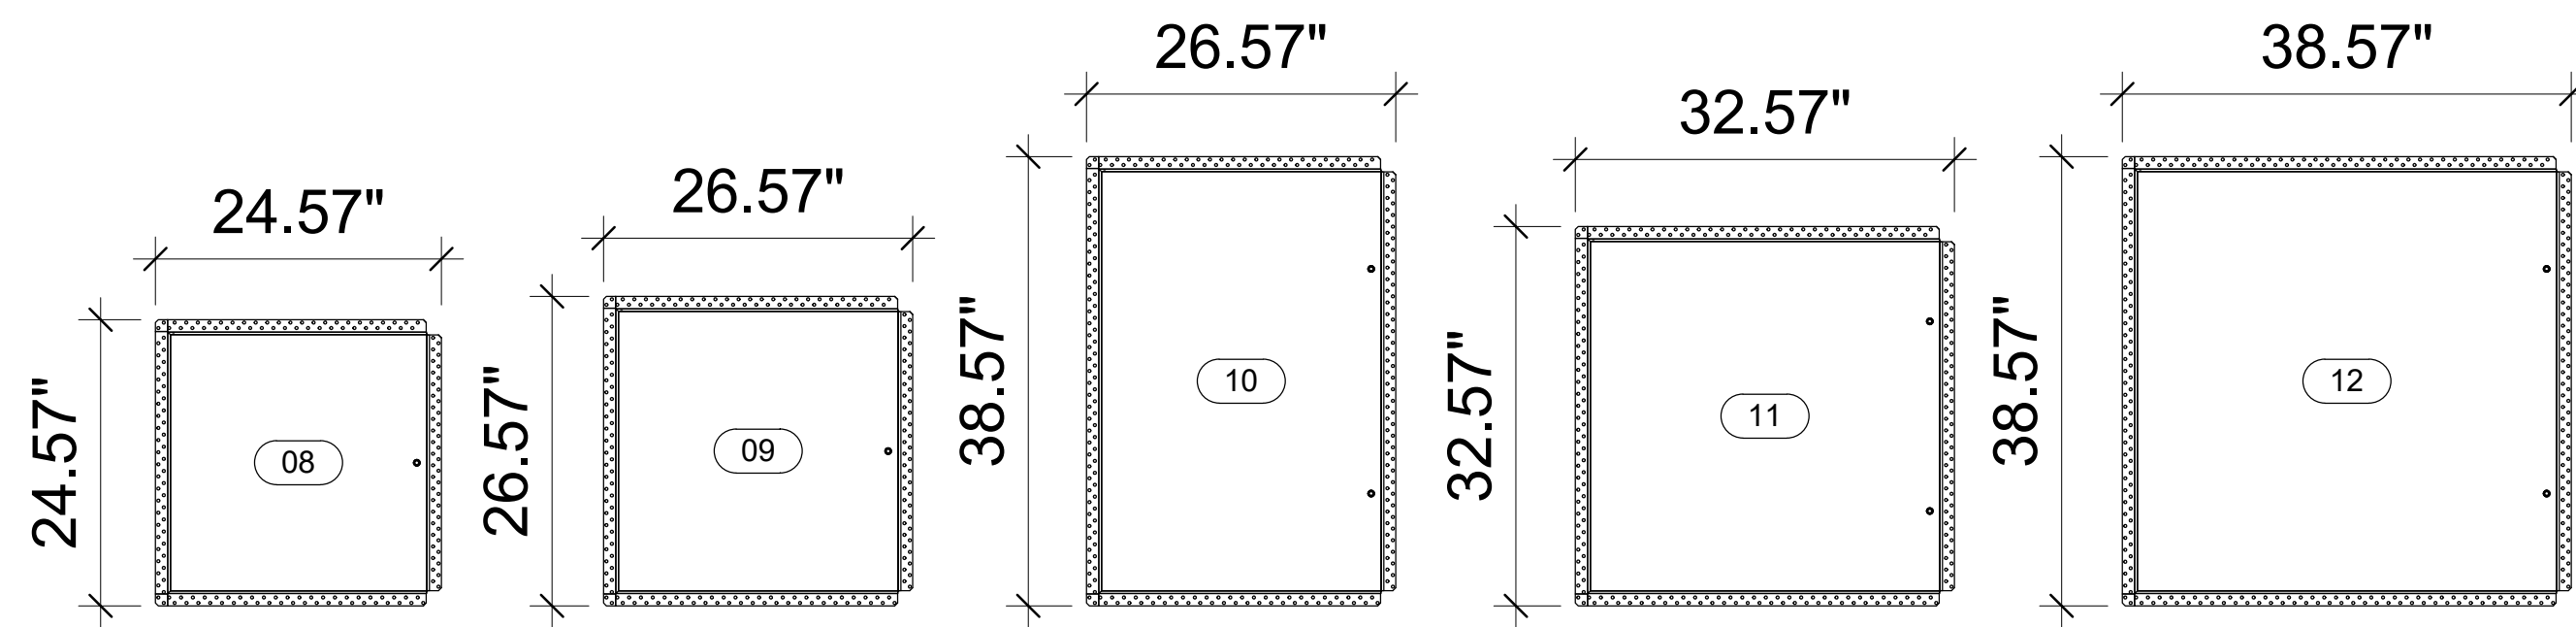

4 Elevation 2
3/4" = 1'-0"