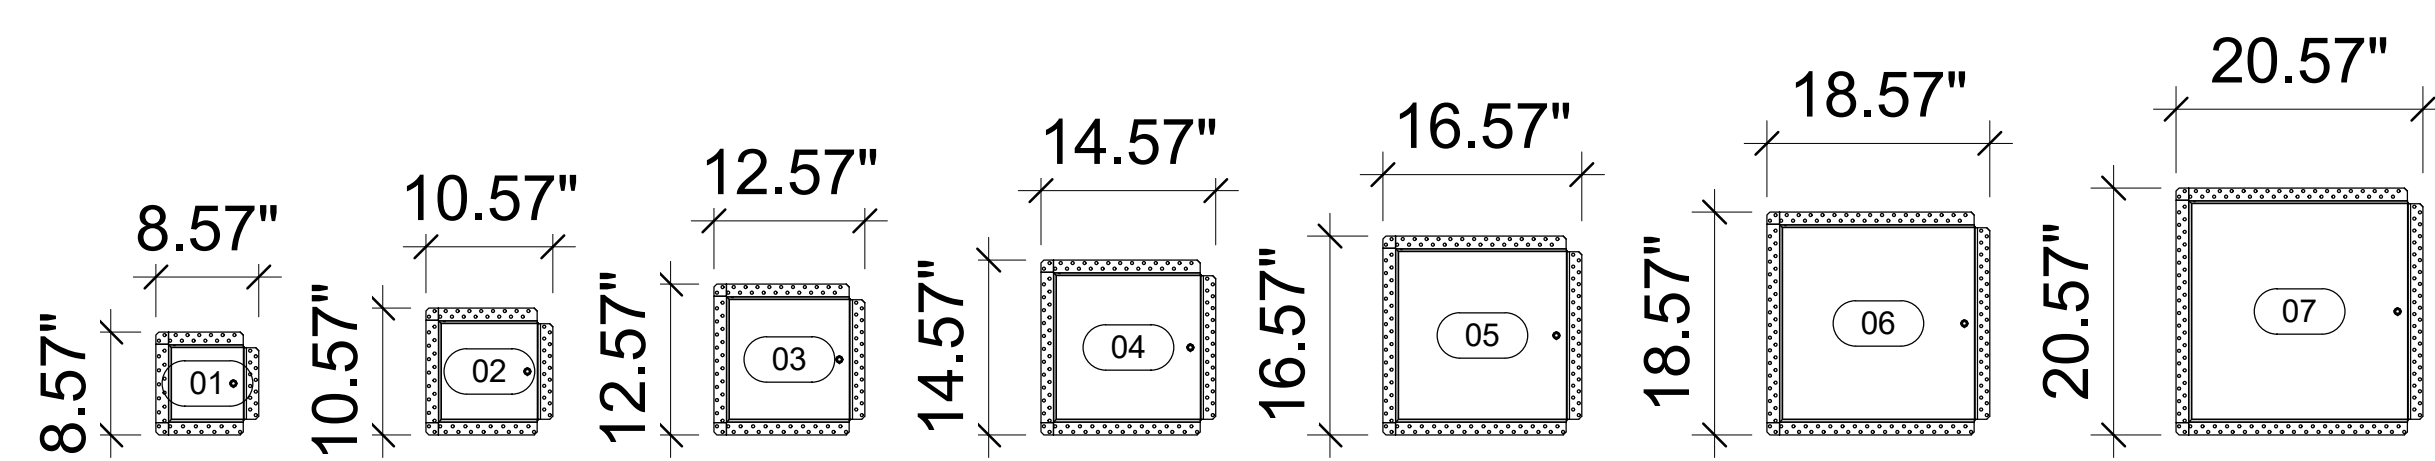

3 Elevation 1
3/4" = 1'-0"