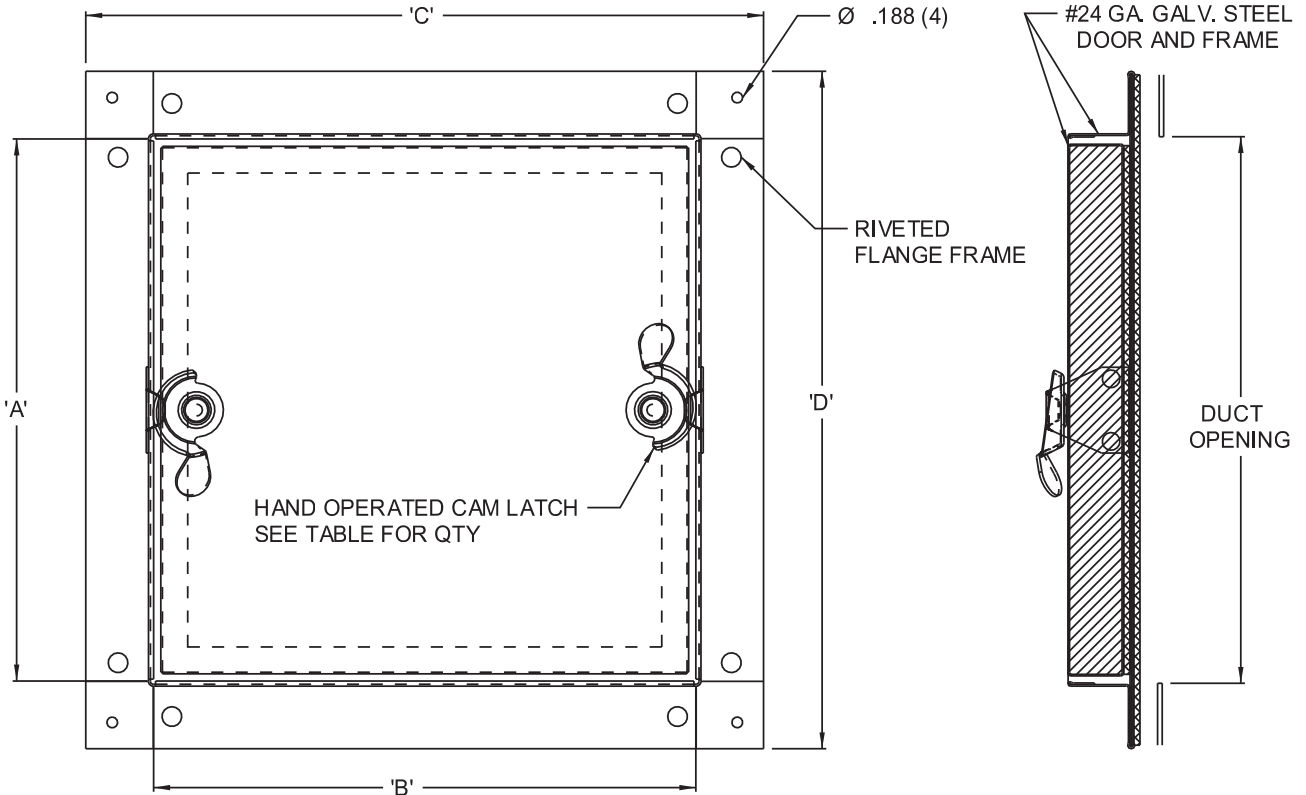

www.acudor.com
U.S.A.: info@acudor.com / 800.722.0501
CANADA: info@acudor.ca / 844.228.3671
INTERNATIONAL: info@acudorintl.com
 905.428.2240

CDSS-6030

SELF STICK DUCT DOOR - NO HINGE

QTY.	NOMINAL SIZE	A	B	C	D	DUCT OPENING	LATCH
	6 x 6 (152 x 152)	5.375 (137)	5.375 (137)	7.875 (200)	9.875 (251)	4-1/2 X 4-1/2 (114 x 114)	2
	8 x 8 (203 x 203)	7.375 (187)	7.375 (187)	9.875 (251)	9.875 (251)	6-1/2 X 6-1/2 (165 x 165)	2
	10 x 10 (254 x 254)	9.375 (238)	9.375 (238)	11.875 (302)	11.875 (302)	8-1/2 X 8-1/2 (216 x 216)	2
	12 x 12 (305 x 305)	11.375 (289)	11.375 (289)	13.875 (352)	13.875 (352)	10-1/2 X 10-1/2 (267 x 267)	2
	12 x 18 (305 x 457)	17.375 (441)	11.375 (289)	13.875 (352)	19.875 (505)	10-1/2 x 16-1/2 (267 x 419)	4
	14 x 14 (356 x 356)	13.375 (340)	13.375 (340)	15.875 (403)	15.875 (403)	12-1/2 x 12-1/2 (318 x 318)	4
	16 x 16 (406 x 406)	15.375 (391)	15.375 (391)	17.875 (454)	17.875 (454)	14-1/2 x 14-1/2 (368 x 368)	4
	18 x 18 (457 x 457)	17.375 (441)	17.375 (441)	19.875 (505)	19.875 (505)	16-1/2 x 16-1/2 (419 x 419)	4
	20 x 20 (508 x 508)	19.375 (492)	19.375 (492)	21.875 (556)	21.875 (556)	18-1/2 x 18-1/2 (470 x 470)	4
	24 x 24 (610 x 610)	23.375 (594)	23.375 (594)	25.875 (657)	25.875 (657)	22-1/2 x 22-1/2 (572 x 572)	4

STANDARD FEATURES: REMOVABLE DOOR PANEL,
 SELF TIGHTENING HAND OPERATED CAM LATCH,
 GALVANIZED STEEL, MILL FINISH.

- OPTIONS:
- LOCK TYPE
 - OTHER
- MATERIAL
- STAINLESS STEEL
 - ALUMINUM
 - OTHER

JOB NAME:
 CUSTOMER: