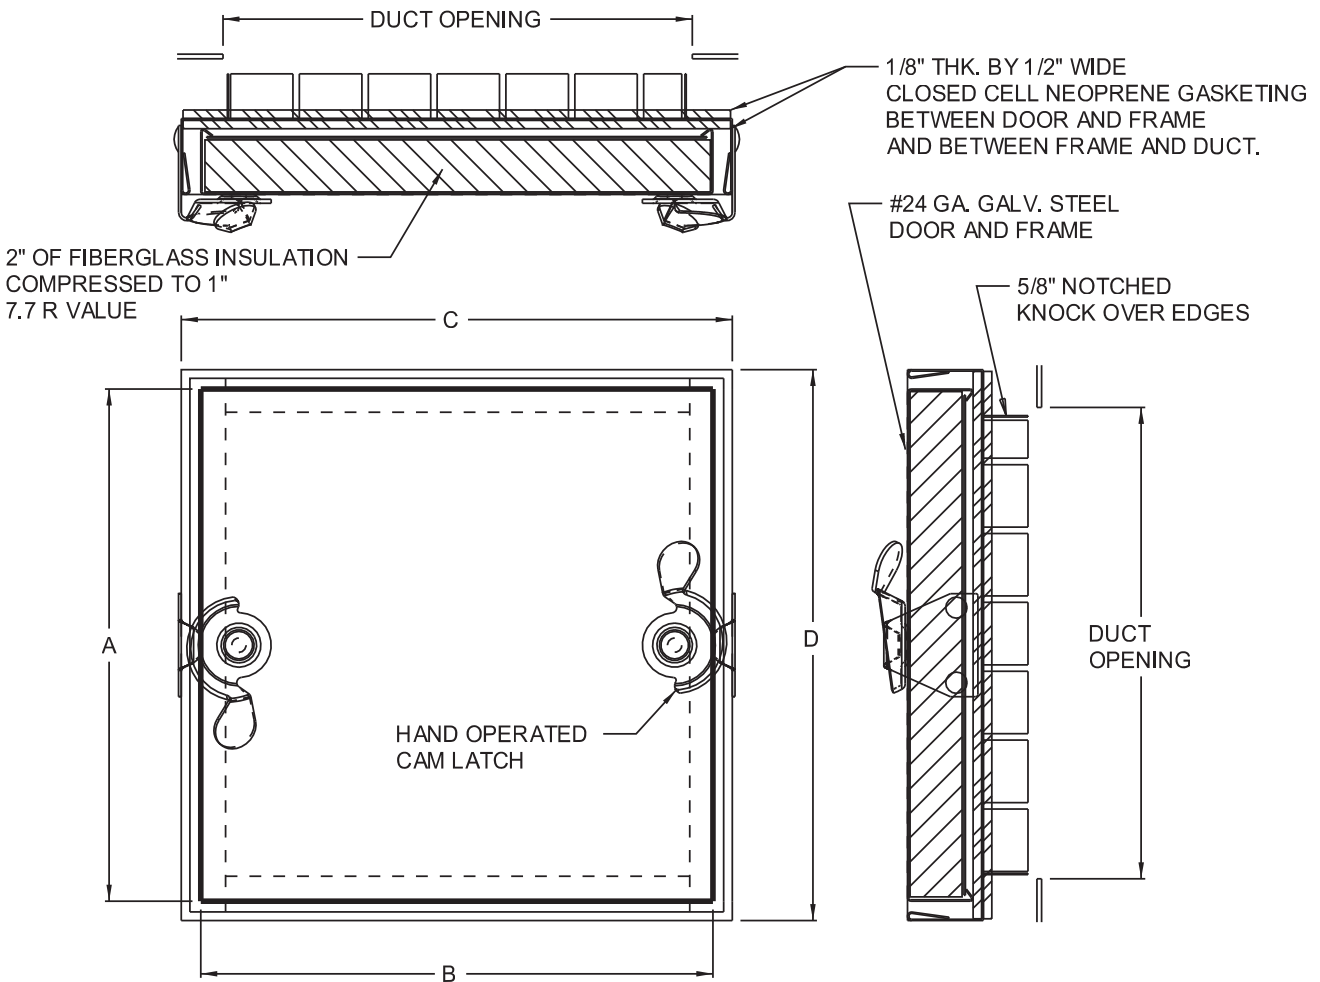

**ACUDOR**

www.acudor.com  
U.S.A.: info@acudor.com / 800.722.0501  
CANADA: info@acudor.ca / 844.228.3671  
INTERNATIONAL: info@acudorintl.com  
(905) 428.2240

**CD-5080**

**DUCT DOOR - NO HINGE**

QTY.	NOMINAL SIZE	A	B	C	D	DUCT OPENING	LATCH
	6 x 6 (152 x 152)	5.5 (140)	5.5 (140)	6 (152)	6 (152)	4.75 x 4.75 (121 x 121)	2
	8 x 8 (203 x 203)	7.5 (191)	7.5 (191)	8 (203)	8 (203)	6.75 x 6.75 (171 x 171)	2
	10 x 10 (254 x 254)	9.5 (241)	9.5 (241)	10 (250)	10 (250)	8.75 x 8.75 (222 x 222)	2
	12 x 12 (304 x 304)	11.5 (292)	11.5 (292)	12 (304)	12 (304)	10.75 x 10.75 (273 x 273)	2
	14 x 14 (356 x 356)	13.5 (343)	13.5 (343)	14 (356)	14 (356)	12.75 x 12.75 (324 x 324)	4
	16 x 16 (406 x 406)	15.5 (394)	15.5 (394)	16 (356)	16 (356)	14.75 x 14.75 (375 x 375)	4
	18 x 18 (457 x 457)	17.5 (445)	17.5 (445)	18 (457)	18 (457)	16.75 x 16.75 (425 x 425)	4
	20 x 20 (508 x 508)	19.5 (495)	19.5 (495)	20 (508)	20 (508)	18.75 x 18.75 (476 x 476)	4
	24 x 24 (610 x 610)	23.5 (597)	23.5 (597)	24 (610)	24 (610)	22.75 x 22.75 (578 x 578)	4

STANDARD FEATURES: REMOVABLE DOOR PANEL, SELF TIGHTENING HAND OPERATED CAM LATCH, GALVANIZED STEEL, MILL FINISH.

OPTIONS:

LOCK TYPE

OTHER

MATERIAL

- STAINLESS STEEL
- ALUMINUM
- OTHER

JOB NAME:

APPROVED BY: